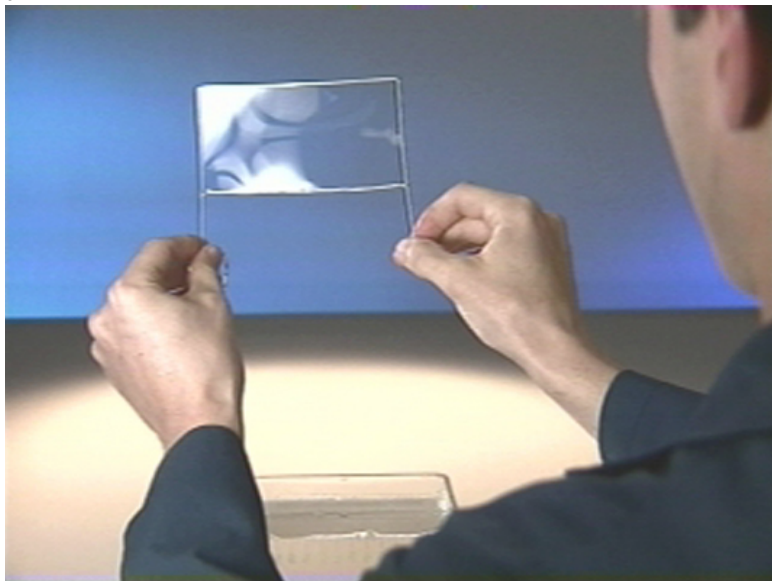

## Soap film pull up - Video

To Order a Demo you need to LOG IN

in

**Catalog:**

2A10.10

**Rating:**

0

[\(/demo/2a1010\)](#)

Video Encyclopedia :A soap film pulls a sliding wire up a U-shaped frame.

**Room:**

PS F175

**Location:**

3\_1

**Sublocation:**

VE13\_21

**Type:**